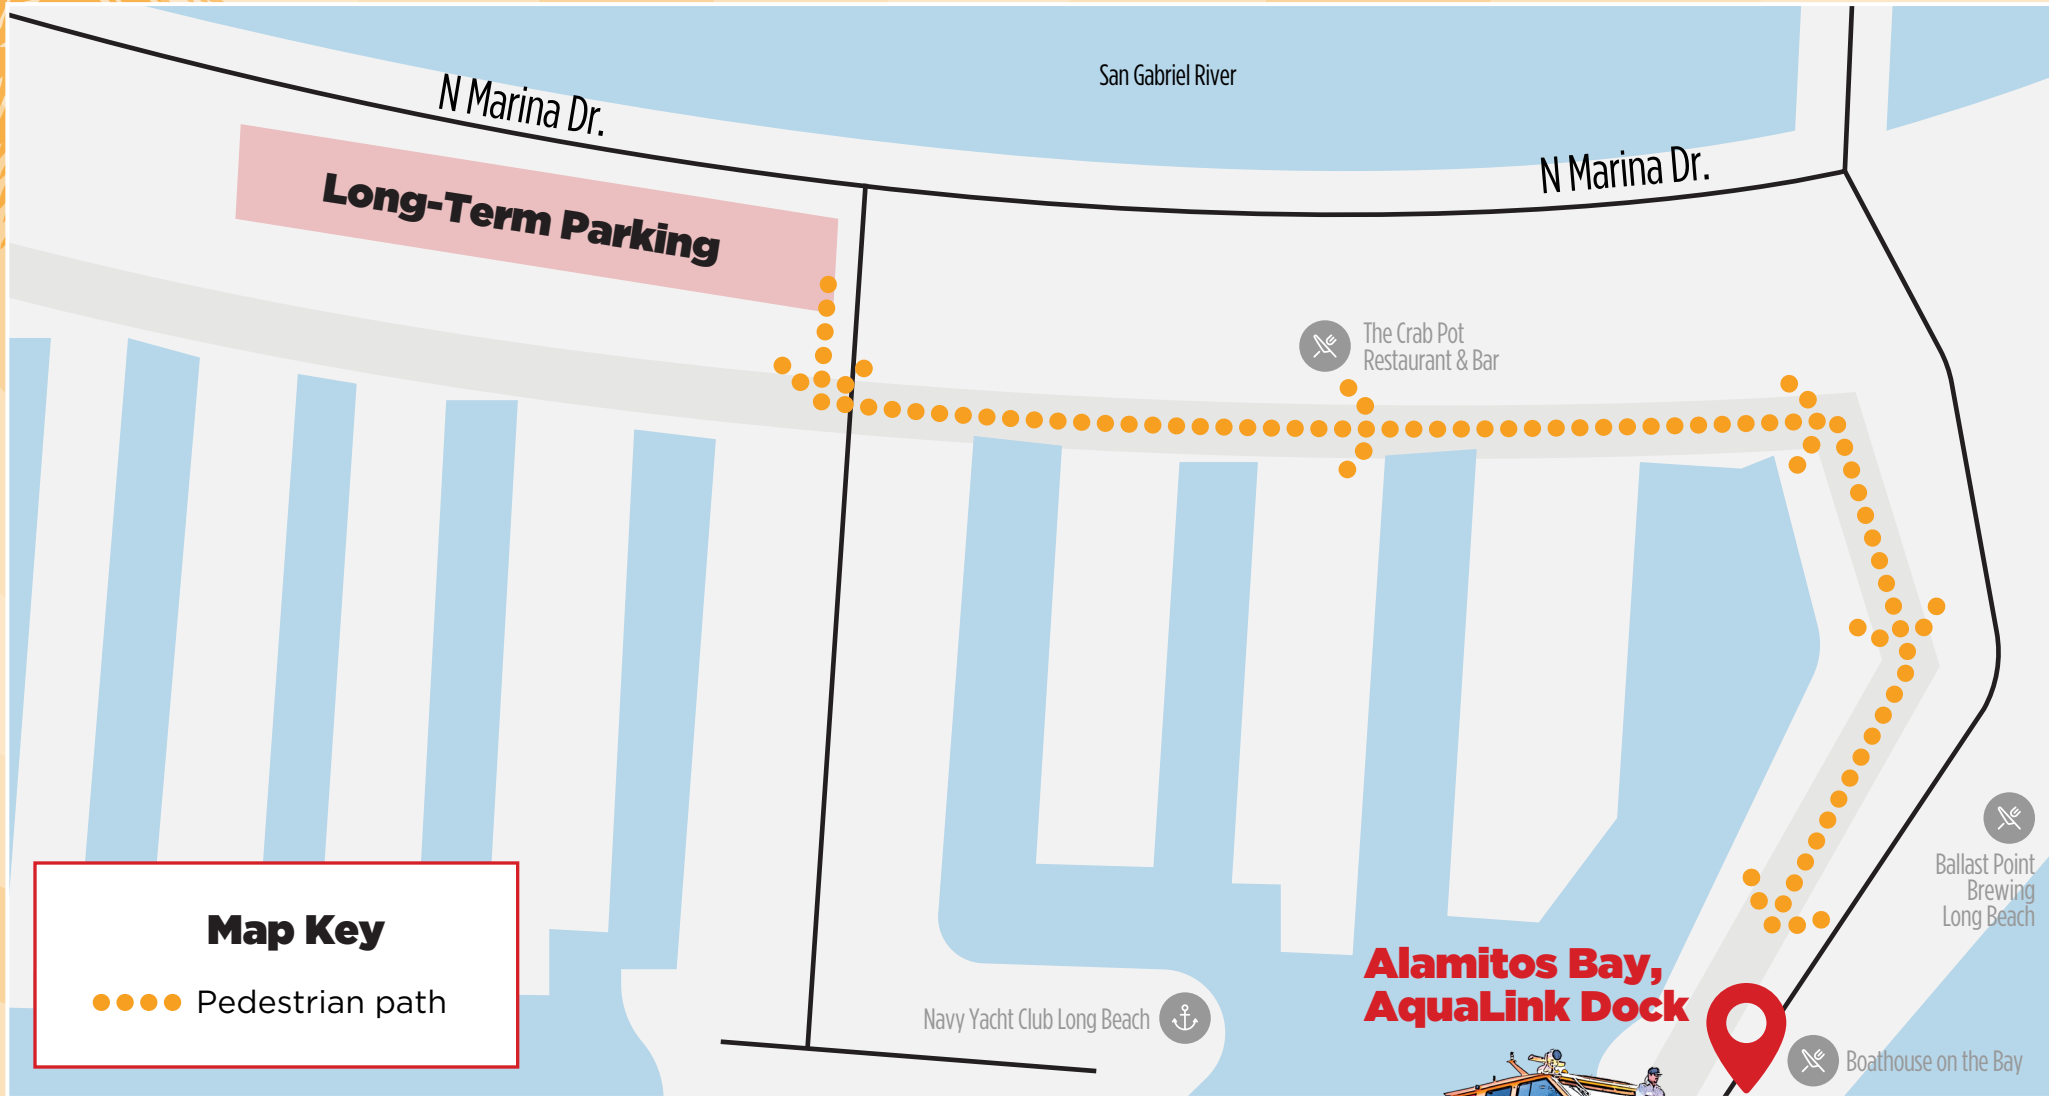

Long-Term Parking Map for the Alamitos Bay AquaLink Dock

Map Key

- Pedestrian path

To avoid a citation or tow, customers are encouraged to use the designated long-term parking area when departing from the Alamitos Bay Landing AquaLink Dock.

For full schedules and more visit ridelbt.com/aqualink.