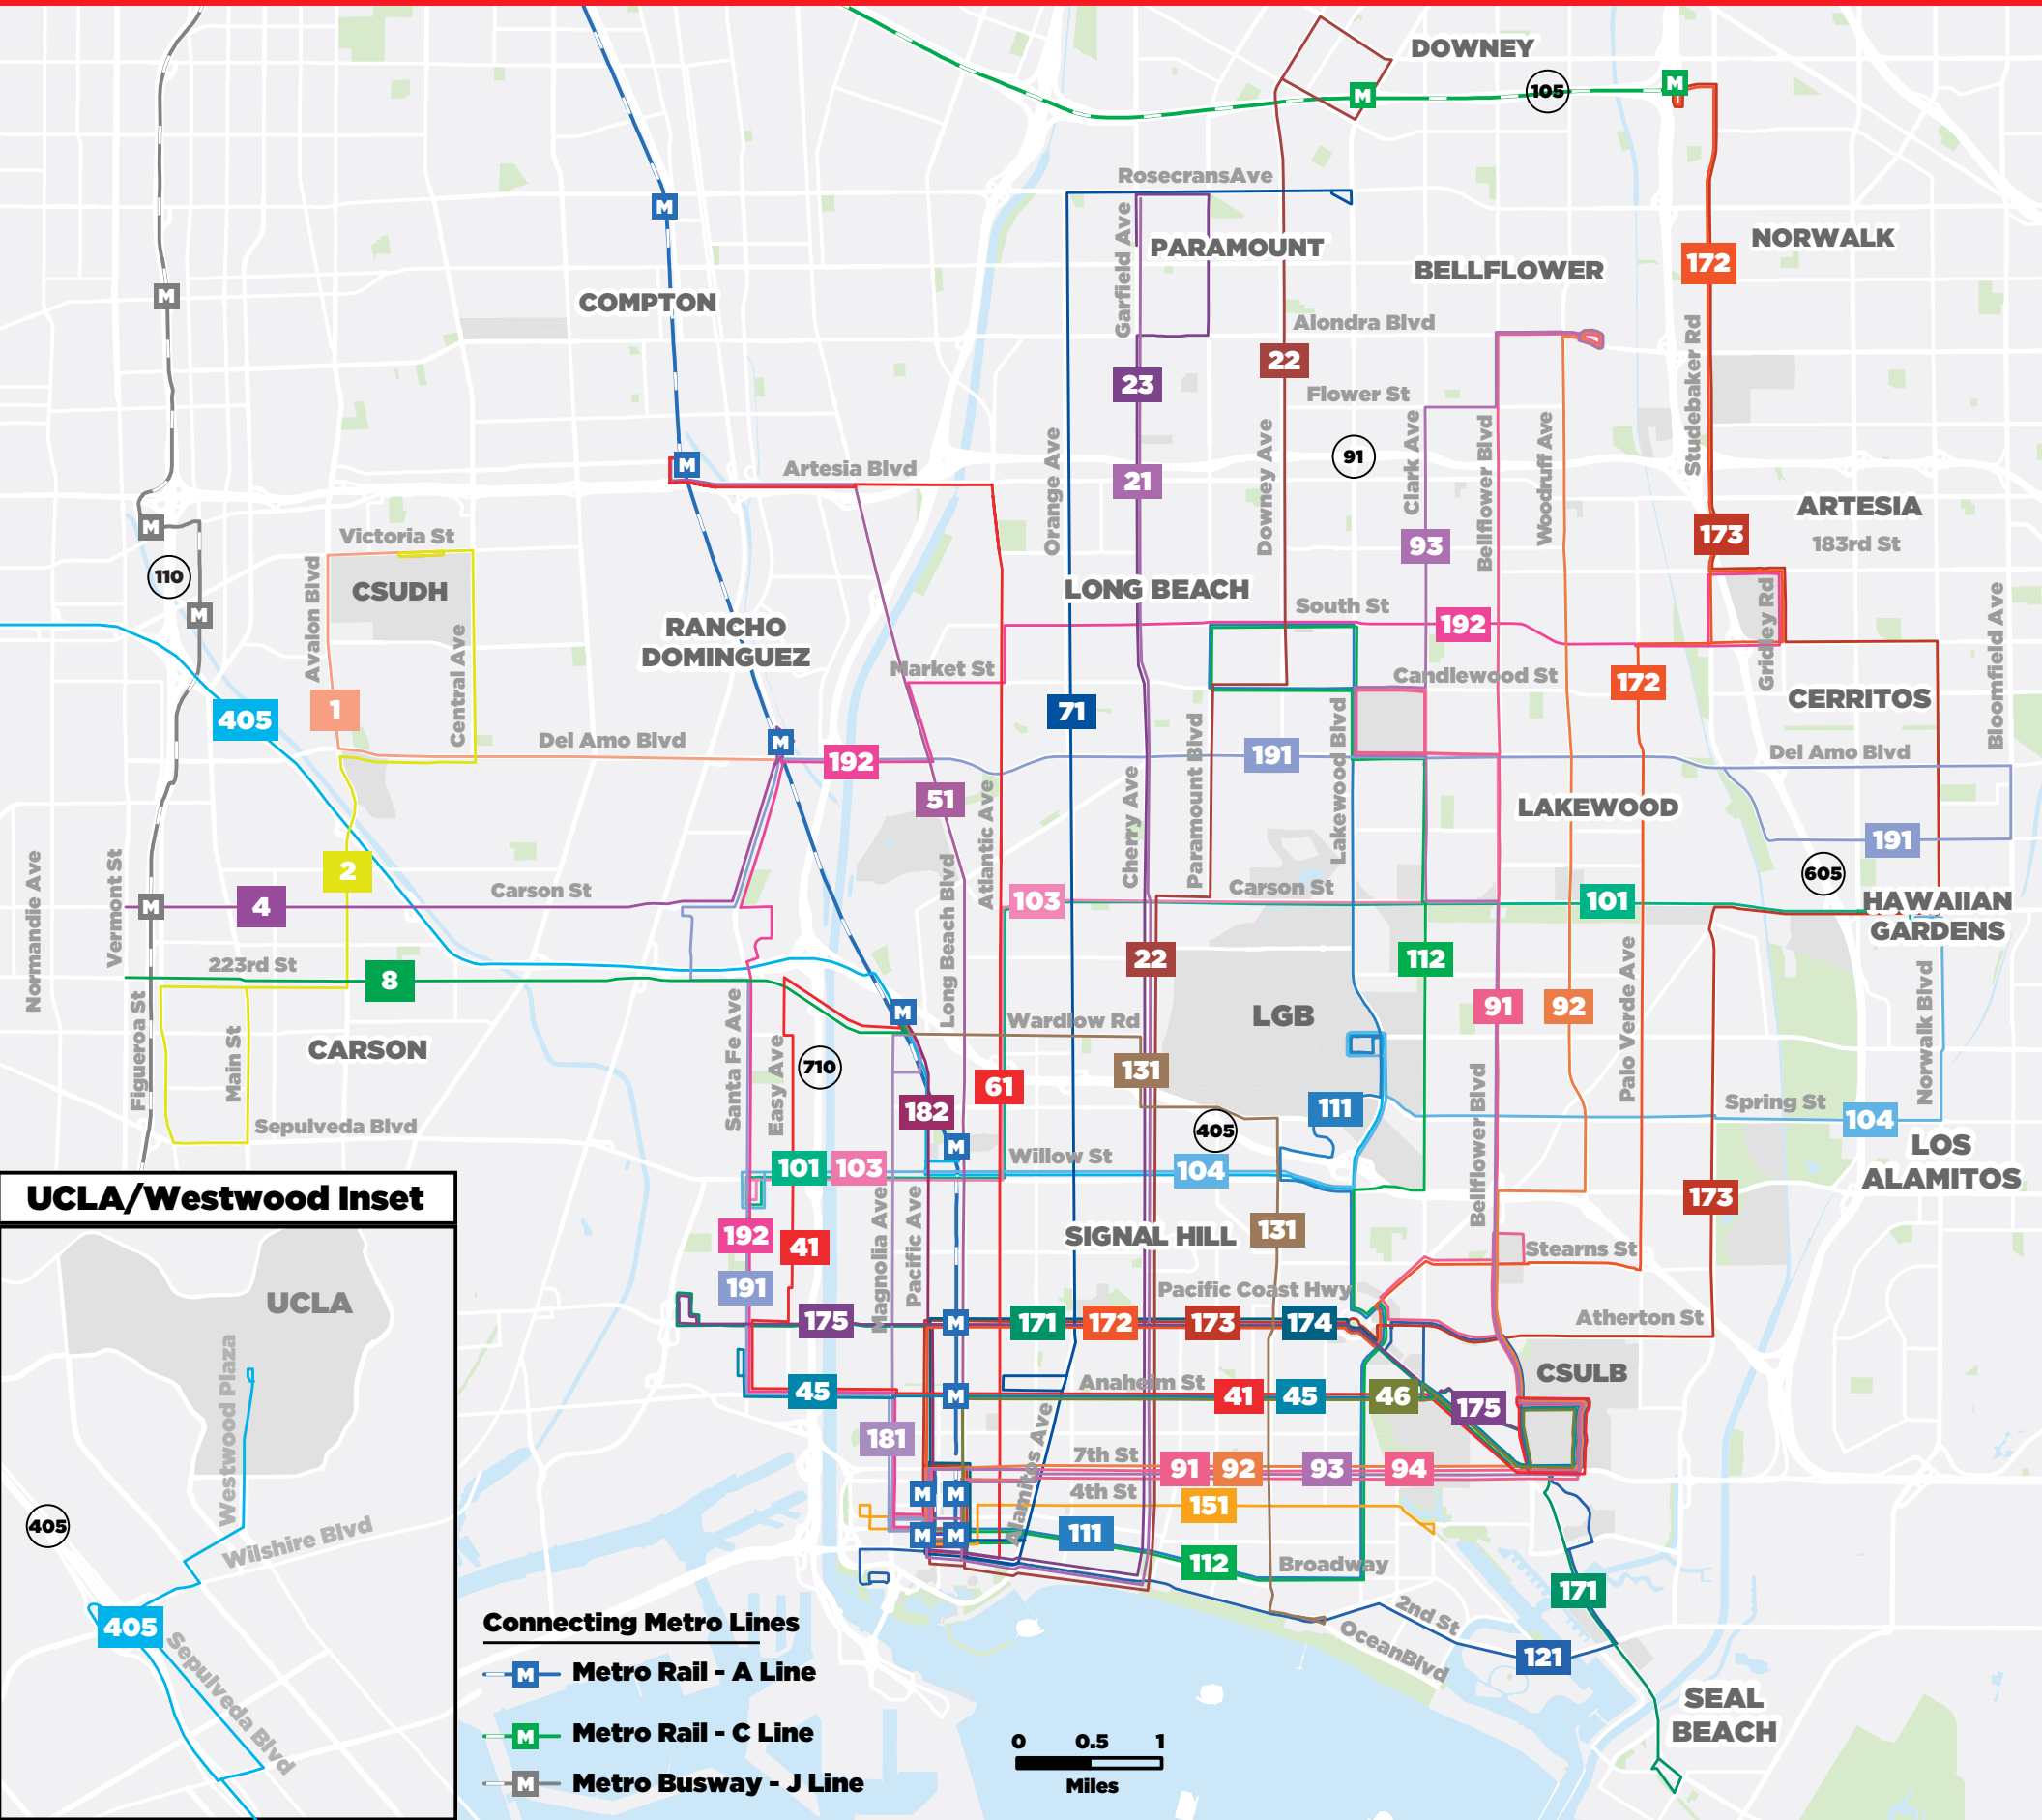

Current Modified Service | Actual Del Servicio Modificado

Service between 5:00 AM - 11:00 PM, Effective September 26, 2021

Service Hours Vary by Route, Check Your Route Start and End Times Below:

Las horas de servicio varían según la ruta, compruebe las horas de inicio y finalización de su ruta a continuación:

Route Ruta	Weekday Entre Semana			Saturday/Sunday Sábado/Domingo		
	Frequency Frecuencia		Service Hours Horas De Servicio	Frequency Frecuencia		Service Hours Horas De Servicio
	Daytime (5am-6pm)	Evening (after 6pm)		Daytime (5am-6pm)	Evening (after 6pm)	
1	40	40	5:20 AM - 7:47 PM	40/60	60	7:30 AM - 8:50 PM
2*	40	40	5:05 AM - 7:30 PM	40	-	10:15 AM - 6:00 PM
4*	40	40	5:15 AM - 7:45 PM	40	-	10:35 AM - 5:45 PM
8*	40	40	5:15 AM - 7:45 PM	40	-	10:35 AM - 5:45 PM
21/23/22	15/20	20/30	5:00 AM - 11:09 PM	20	20/30	5:00 AM - 11:15 PM
41/45/46	10	10/15/30	5:04 AM - 10:55 PM	15	15/30	5:05 AM - 10:56 PM
51	15	15/20/30	4:59 AM - 11:15 PM	30	30	5:00 AM - 10:55 PM
61	15	15/20/30	5:00 AM - 10:58 PM	20	20/30	5:04 AM - 10:55 PM
71	40	40	6:03 AM - 8:15 PM	45	45	6:17 AM - 8:12 PM
91/92/93/94**	12	15/20/30	4:58 AM - 11:00 PM	20	20/30	5:05 AM - 11:02 PM
101/103	30	30	5:03 AM - 10:40 PM	20/40	40	5:50 AM - 8:05 PM

Route Ruta	Weekday Entre Semana			Saturday/Sunday Sábado/Domingo		
	Frequency Frecuencia		Service Hours Horas De Servicio	Frequency Frecuencia		Service Hours Horas De Servicio
	Daytime (5am-6pm)	Evening (after 6pm)		Daytime (5am-6pm)	Evening (after 6pm)	
104	45	45	5:10 AM - 7:50 PM	60	-	6:48 AM - 7:25 PM
111/112	30	30	6:04 AM - 8:55 PM	30	30	6:05 AM - 8:55 PM
121	20	20/30	5:23 AM - 11:08 PM	30	30	5:05 AM - 11:00 PM
131	40	-	5:50 AM - 6:33 PM	no weekend service | sin servicio		
151	40	40	5:52 AM - 8:53 PM	40	40	5:52 AM - 8:54 PM
171/175**	40	30/40	5:10 AM - 11:00 PM	45	60	6:58 AM - 10:10 PM
172/173/174	15	20/30	5:00 AM - 11:00 PM	15/30	30	5:03 AM - 10:57 PM
181	60	60	6:07 AM - 9:00 PM	60	60	6:04 AM - 8:55 PM
182	60	60	6:05 AM - 8:25 PM	60	60	6:05 AM - 8:23 PM
191/192	15	15/20/30	5:00 AM - 10:54 PM	20	20/30	5:05 AM - 10:55 PM
405 - UCLA	4 trips: Outbound 2 AM & Inbound 2 PM			no weekend service | sin servicio		

Routes not in service: Passport, 52, 81, 96, 102, 176
Rutas que no están en servicio: Passport, 52, 81, 96, 102, 176

*Route 2, 4, and 8 operate Monday - Saturday only
*Rutas 2, 4, y 8 operan solo de lunes a sábado.

**92, 93, and 175 operate weekdays only
**92, 93, y 175 operan solo de lunes a viernes.