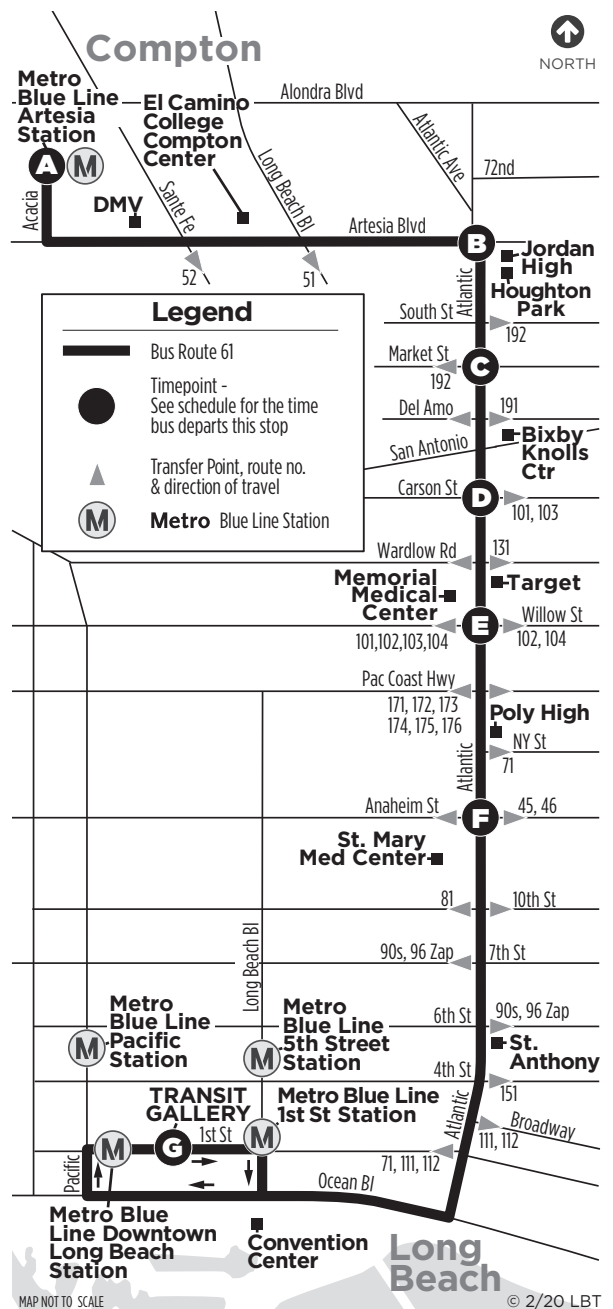

61 Downtown To Artesia Station Northbound

G **F** **E** **D** **C** **B** **A**
Transit Gallery G Atlantic at Anaheim Atlantic at Willow Atlantic at Carson Atlantic at Market Atlantic at Artesia Artesia Station

WEEKDAYS

▶ First Trip 5:00 am ▶ Last Trip 12:35 am
Approximately Every 15 to 30 minutes

SATURDAYS/SUNDAYS/HOLIDAYS

▶ First Trip 5:05 am ▶ Last Trip 10:05 pm
Approximately Every 15 to 30 minutes

61 Atlantic Avenue To Downtown Southbound

A **B** **C** **D** **E** **F** **G**
Artesia Station Atlantic at Artesia Atlantic at Market Atlantic at Carson Atlantic at Willow Atlantic at Anaheim Transit Gallery G

WEEKDAYS

▶ First Trip 5:00 am ▶ Last Trip 10:08 pm
Approximately Every 14 to 32 minutes

SATURDAYS

▶ First Trip 5:04 am ▶ Last Trip 10:04 pm
Approximately Every 15 to 45 minutes

SUNDAYS/HOLIDAYS

▶ First Trip 5:06 am ▶ Last Trip 10:06 pm
Approximately Every 15 to 45 minutes

Find out when your next bus will arrive at your stop by texting **“LBT” + “your stop number”** to 41411.