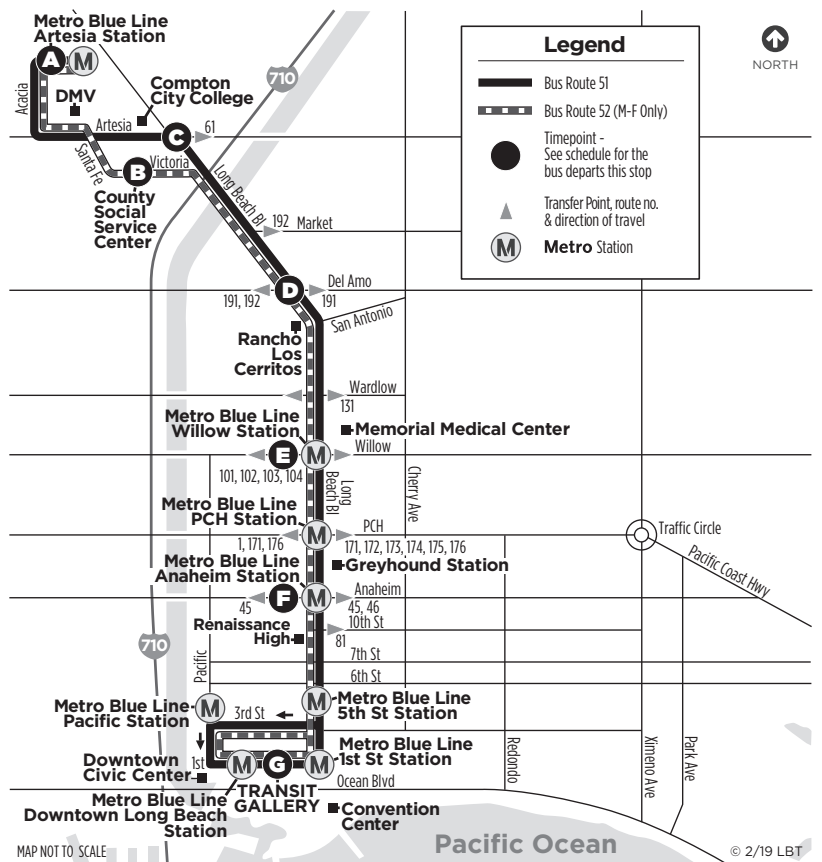

## 51 Long Beach Blvd. To Artesia Station Northbound

**G** Transit Gallery G ▶ **F** Long Beach at Anaheim ▶ **E** Long Beach at Willow ▶ **D** Long Beach at Del Amo ▶ **C** Artesia at Long Beach ▶ **A** Artesia Station

## 52 Long Beach Blvd. To Artesia Station Northbound

**G** Transit Gallery G ▶ **F** Long Beach at Anaheim ▶ **E** Long Beach at Willow ▶ **D** Long Beach at Del Amo ▶ **B** Victoria Co. Services Ctr. ▶ **A** Artesia Station

#### SUNDAYS/HOLIDAYS

- ▶ First Trip 5:00 am ▶ Last Trip 10:17 pm
- Every 30 minutes

**For service before and after listed  
trip times, please ride Metro #60.**

### 52 Long Beach Blvd. To Downtown

Southbound

- A** Artesia Station
- B** Victoria Co. Services Ctr.
- D** Long Beach at Del Amo
- E** Long Beach at Willow
- F** Long Beach at Anaheim
- G** Transit Gallery G