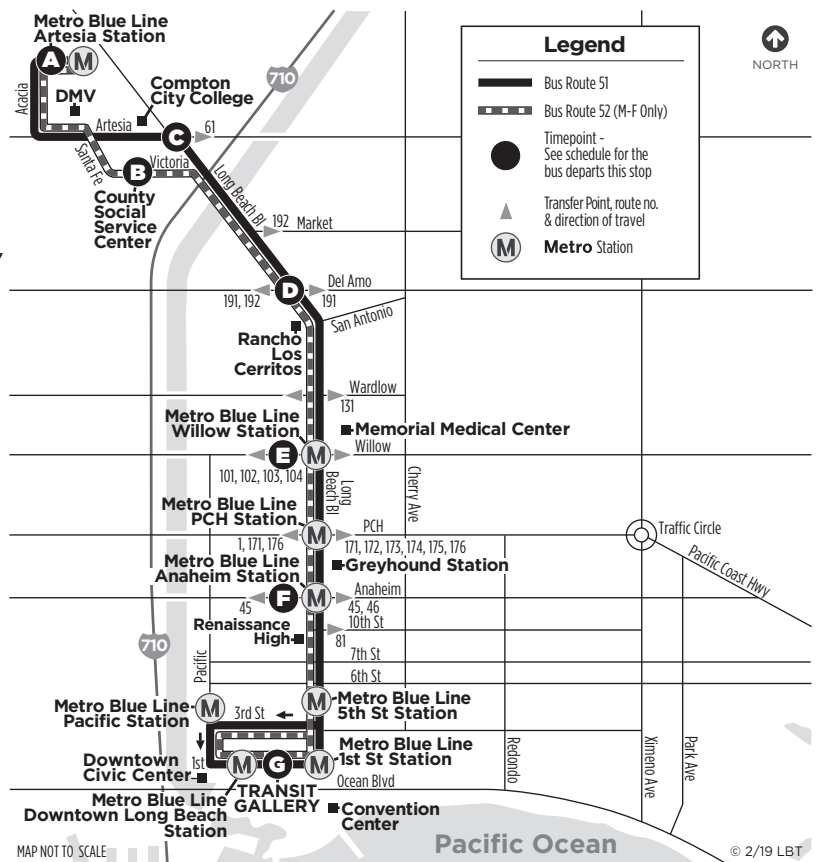

Route 51, 52

Artesia Station/ Transit Gallery Southbound

**Effective Date:
Sunday, September 19, 2021.**

**Fare Collection will resume,
Sunday, September 19, 2021**

**El cobro de tarifas regresará
el 19 de septiembre.**

Long Beach Blvd. To Downtown

Southbound

- **A** Artesia Station
- **C** Artesia at Long Beach
- **D** Long Beach at Del Amo
- **E** Long Beach at Willow
- **F** Long Beach at Anaheim
- **G** Transit Gallery G

WEEKDAYS

- First Trip 4:59 am ▶ Last Trip 10:16 pm
- Every 15 to 30 minutes

SATURDAYS

- First Trip 5:00 am* ▶ Last Trip 10:16 pm
- Every 30 minutes

*First trip begins at Long Beach at Del Amo

SUNDAYS/HOLIDAYS

- First Trip 5:00 am ▶ Last Trip 10:17 pm
- Every 30 minutes

**For service before and after listed
trip times, please ride Metro #60.**

52 Long Beach Blvd. To Downtown

Southbound

- **A** Artesia Station
- **B** Victoria Co. Services Ctr.
- **D** Long Beach at Del Amo
- **E** Long Beach at Willow
- **F** Long Beach at Anaheim
- **G** Transit Gallery G

**NOT IN SERVICE UNTIL
FURTHER NOTICE**

This route run special schedule on the following holidays:
Thanksgiving, Christmas and New Years. Please call for details.

Find out when your next bus will
arrive at your stop by texting
“LBT” + “your stop number” to 41411.
*Include a space between LBT and your stop number.

Si necesita ayuda para planificar su viaje, puede comunicarse con nuestro equipo de Atención al Cliente al **562.591.2301**, de lunes a viernes de 7 a.m. a 7 p.m.

(562) 591-2301 | ridelbt.com