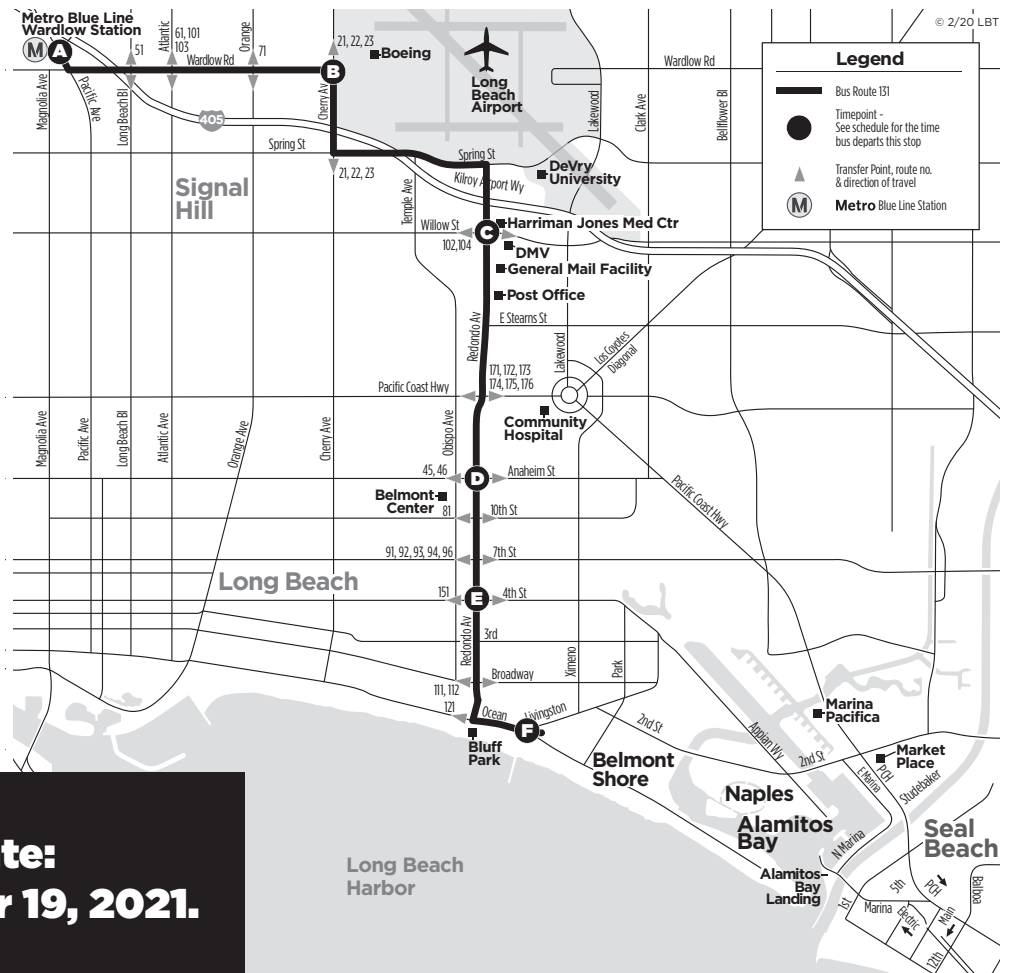

# Route 131

## Wardlow Station/ Seal Beach

**Effective Date:  
Sunday, September 19, 2021.**

**Fare Collection will resume,  
Sunday, September 19, 2021**  
**El cobro de tarifas regresará  
el 19 de septiembre.**

Find out when your next bus will arrive at your stop by texting **“LBT” + “your stop number”** to 41411.

### **131 Seal Beach To Wardlow Station** Northbound

- (F) Ocean at Termino
- ▶ (E) Redondo at 4th
- ▶ (D) Redondo at Anaheim
- ▶ (B) Cherry at Wardlow
- ▶ (A) Wardlow Station

**WEEKDAYS**  
 ▶ First Trip 5:50 am ▶ Last Trip 6:00 pm  
 Every 40 minutes

### **131 Redondo Avenue To Seal Beach** Southbound

- (A) Wardlow Station
- ▶ (B) Cherry at Wardlow
- ▶ (D) Redondo at Anaheim
- ▶ (E) Redondo at 4th
- ▶ (F) Ocean at Termino

**WEEKDAYS**  
 ▶ First Trip 5:51 am ▶ Last Trip 6:00 pm  
 Every 40 minutes