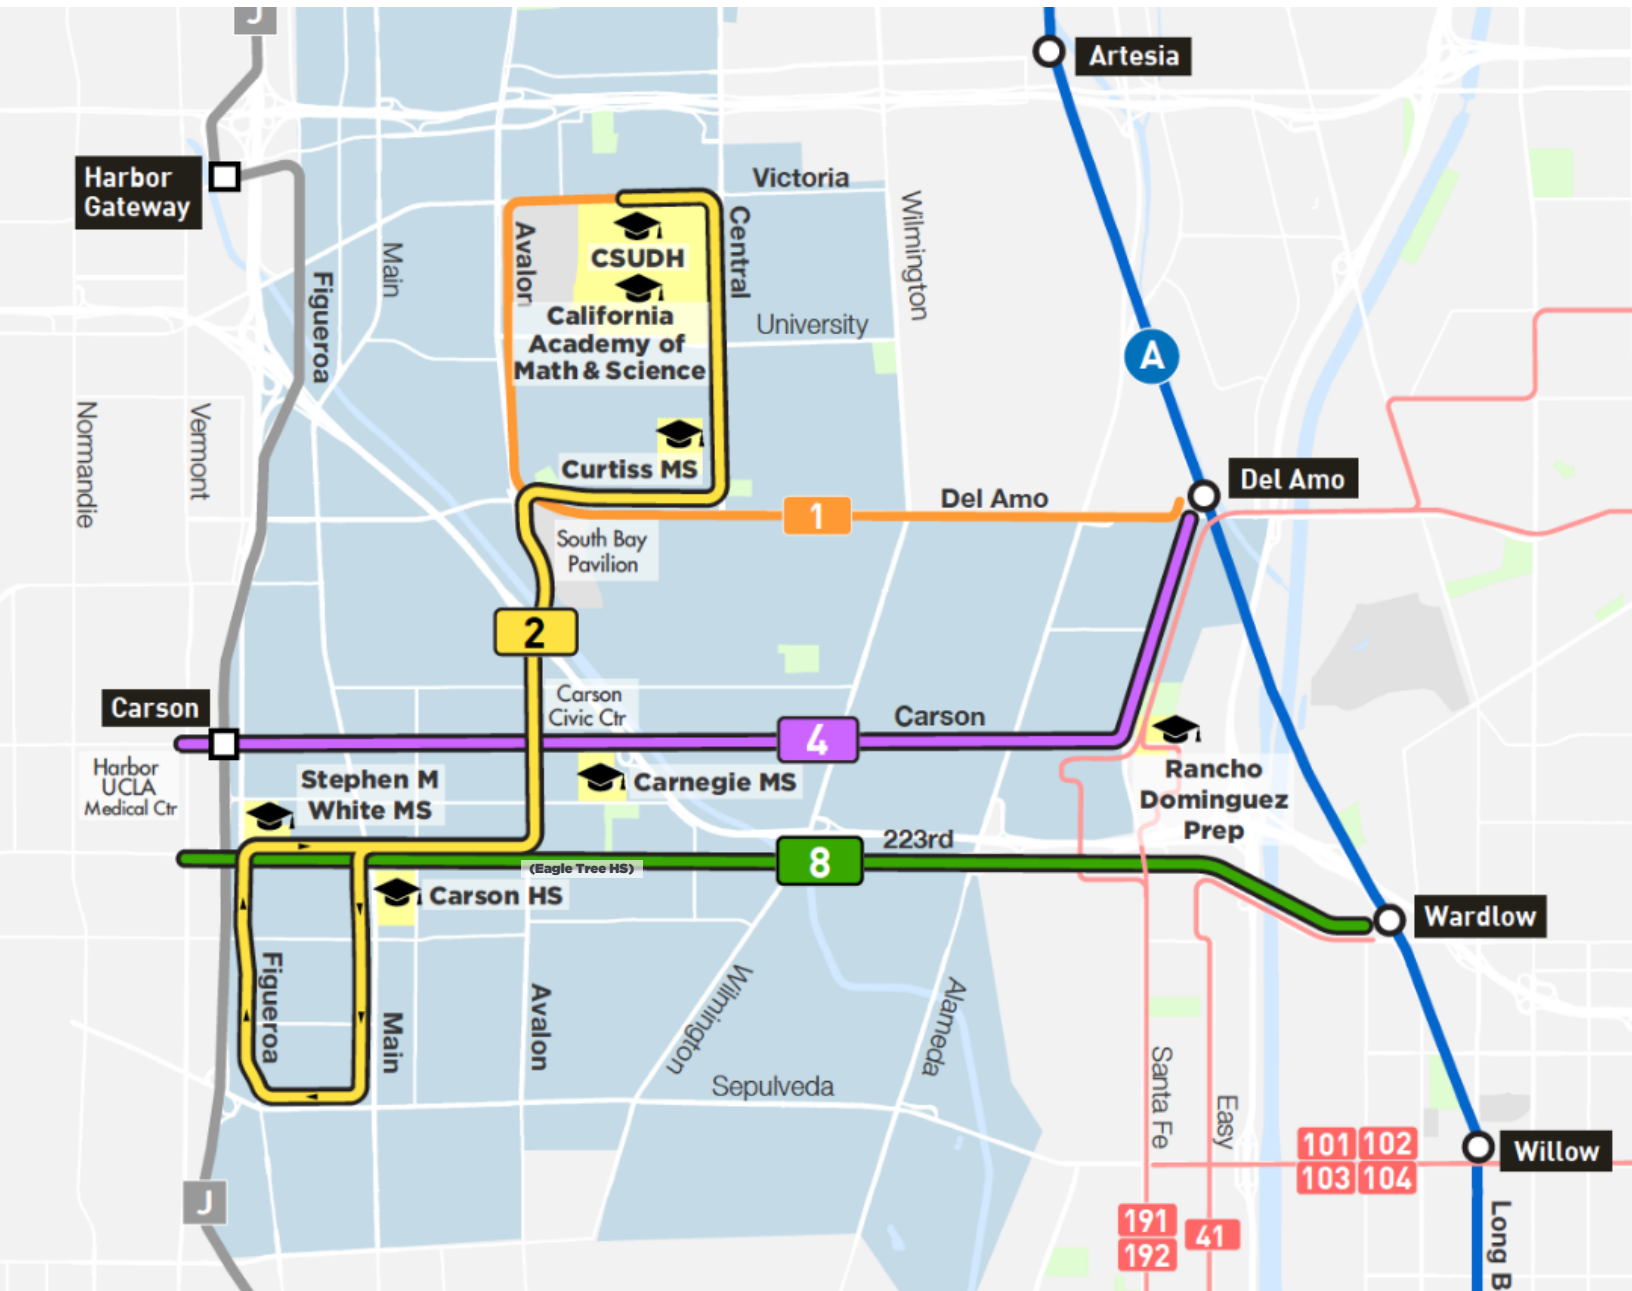

# Carson Student Map

## Stephen M. White Middle School

- LBT Route 2

## Andrew Carnegie Middle School

- LBT Route 4

## Carson High School (Eagle Tree HS)

- LBT Route 1