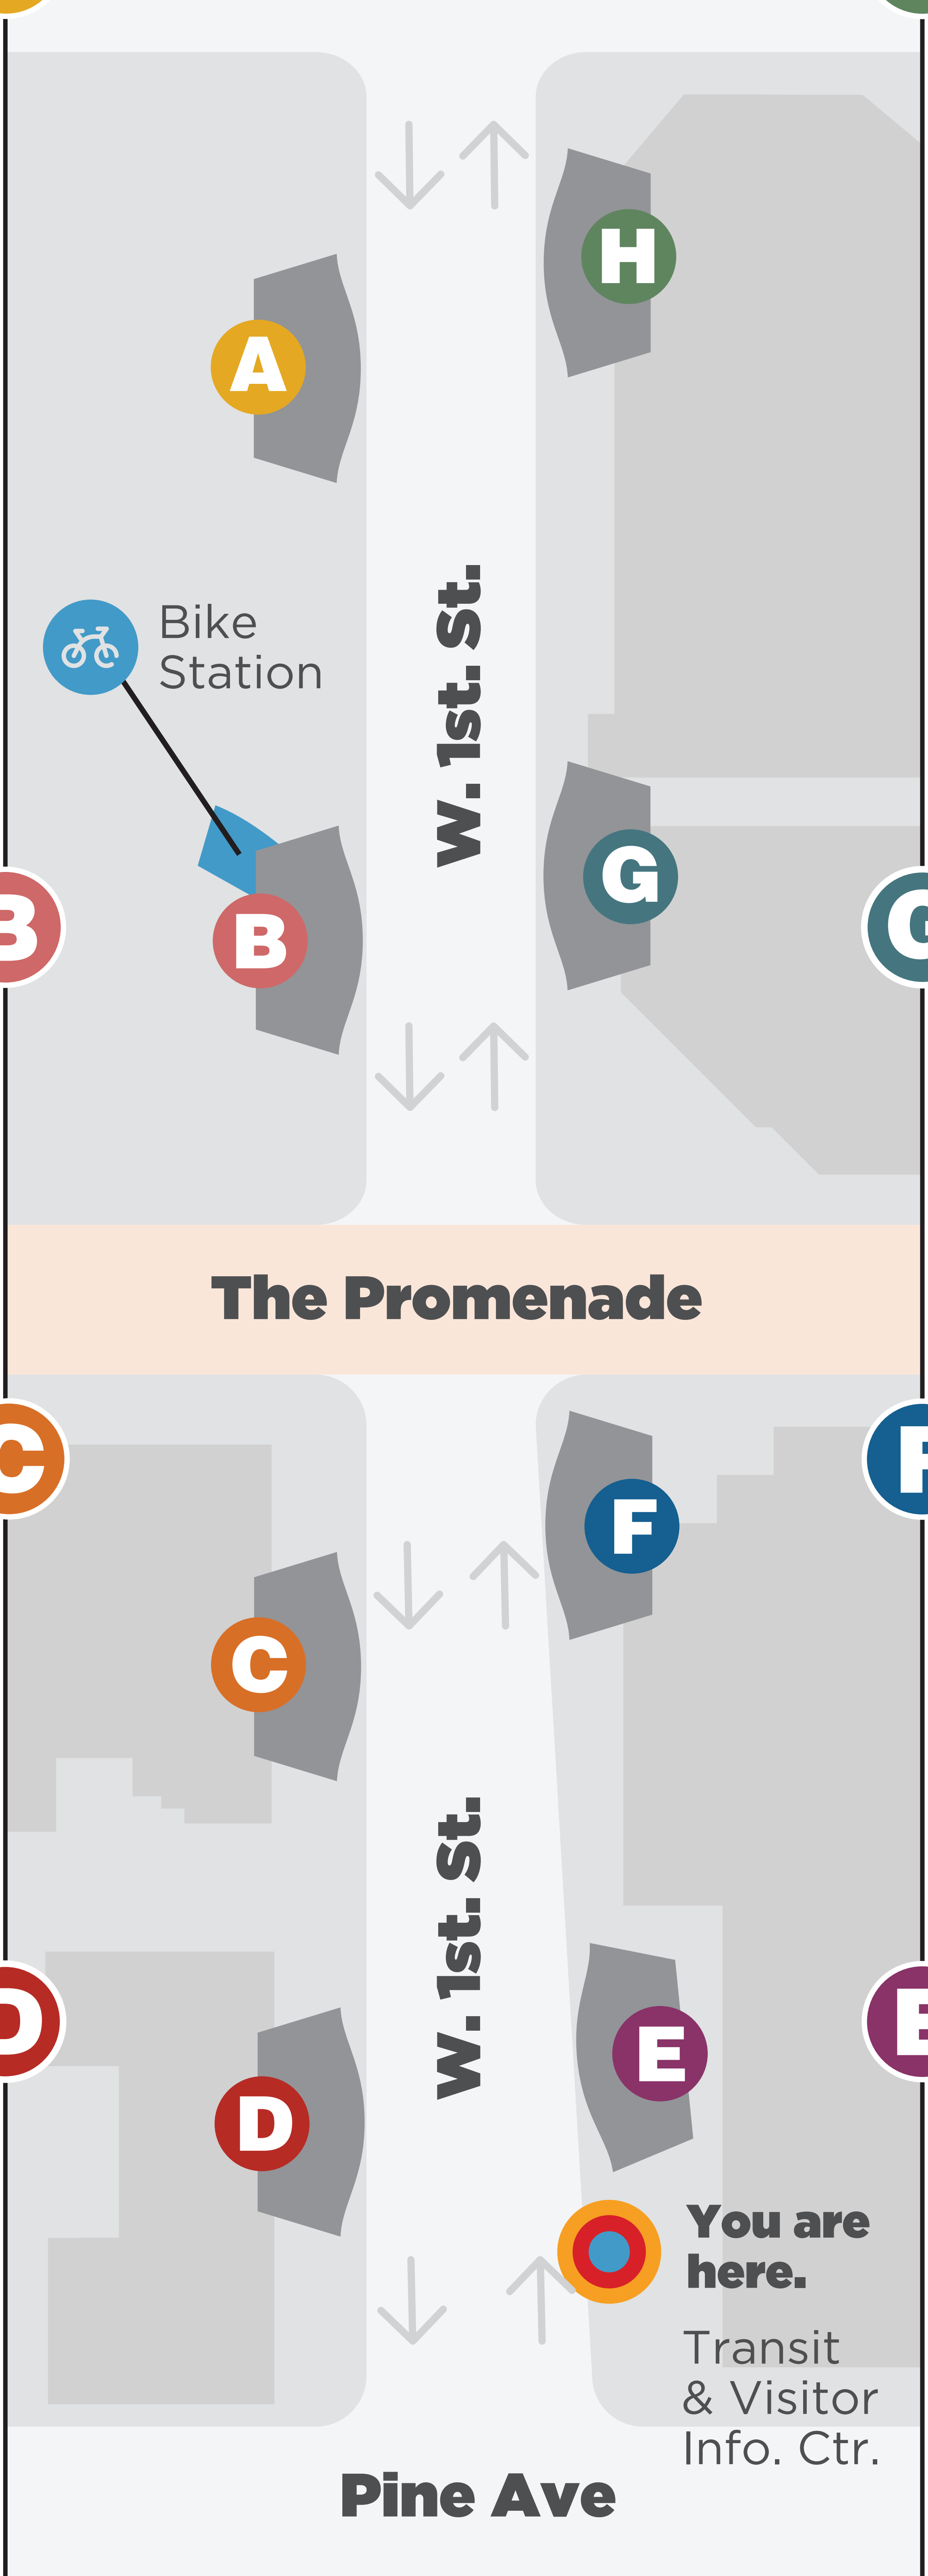

Find your bus.

**Buses from Shelter
Stop # 4001**

A

Long Beach Blvd.

H

**Buses from Shelter
Stop # 4012**

M Metro

232 Long Beach /L.A.X.

C

111 Broadway/ Lakewood Blvd.

112 Broadway/ Clark Ave.

191 Santa Fe/ Del Amo Blvd.

192 Santa Fe/ South St.

**Buses from Shelter
Stop # 4004**

D

1 Easy Ave. to CSUDH via Del Amo Station

71 Orange Ave. to Rosecrans

181 Magnolia to Wardlow Station

182 Pacific to Wardlow Station

G

**Buses from Shelter
Stop # 4011**

51

Long Beach Blvd. To Artesia Station

61

E

**Buses from Shelter
Stop # 4009**

91 7th St./ Bellflower Blvd.

92 7th St./ Woodruff Ave. Weekdays Only

93 7th St./ Clark Ave. Weekdays Only

94 7th St. To Los Altos Only

View this map online at ridelbt.com/bus