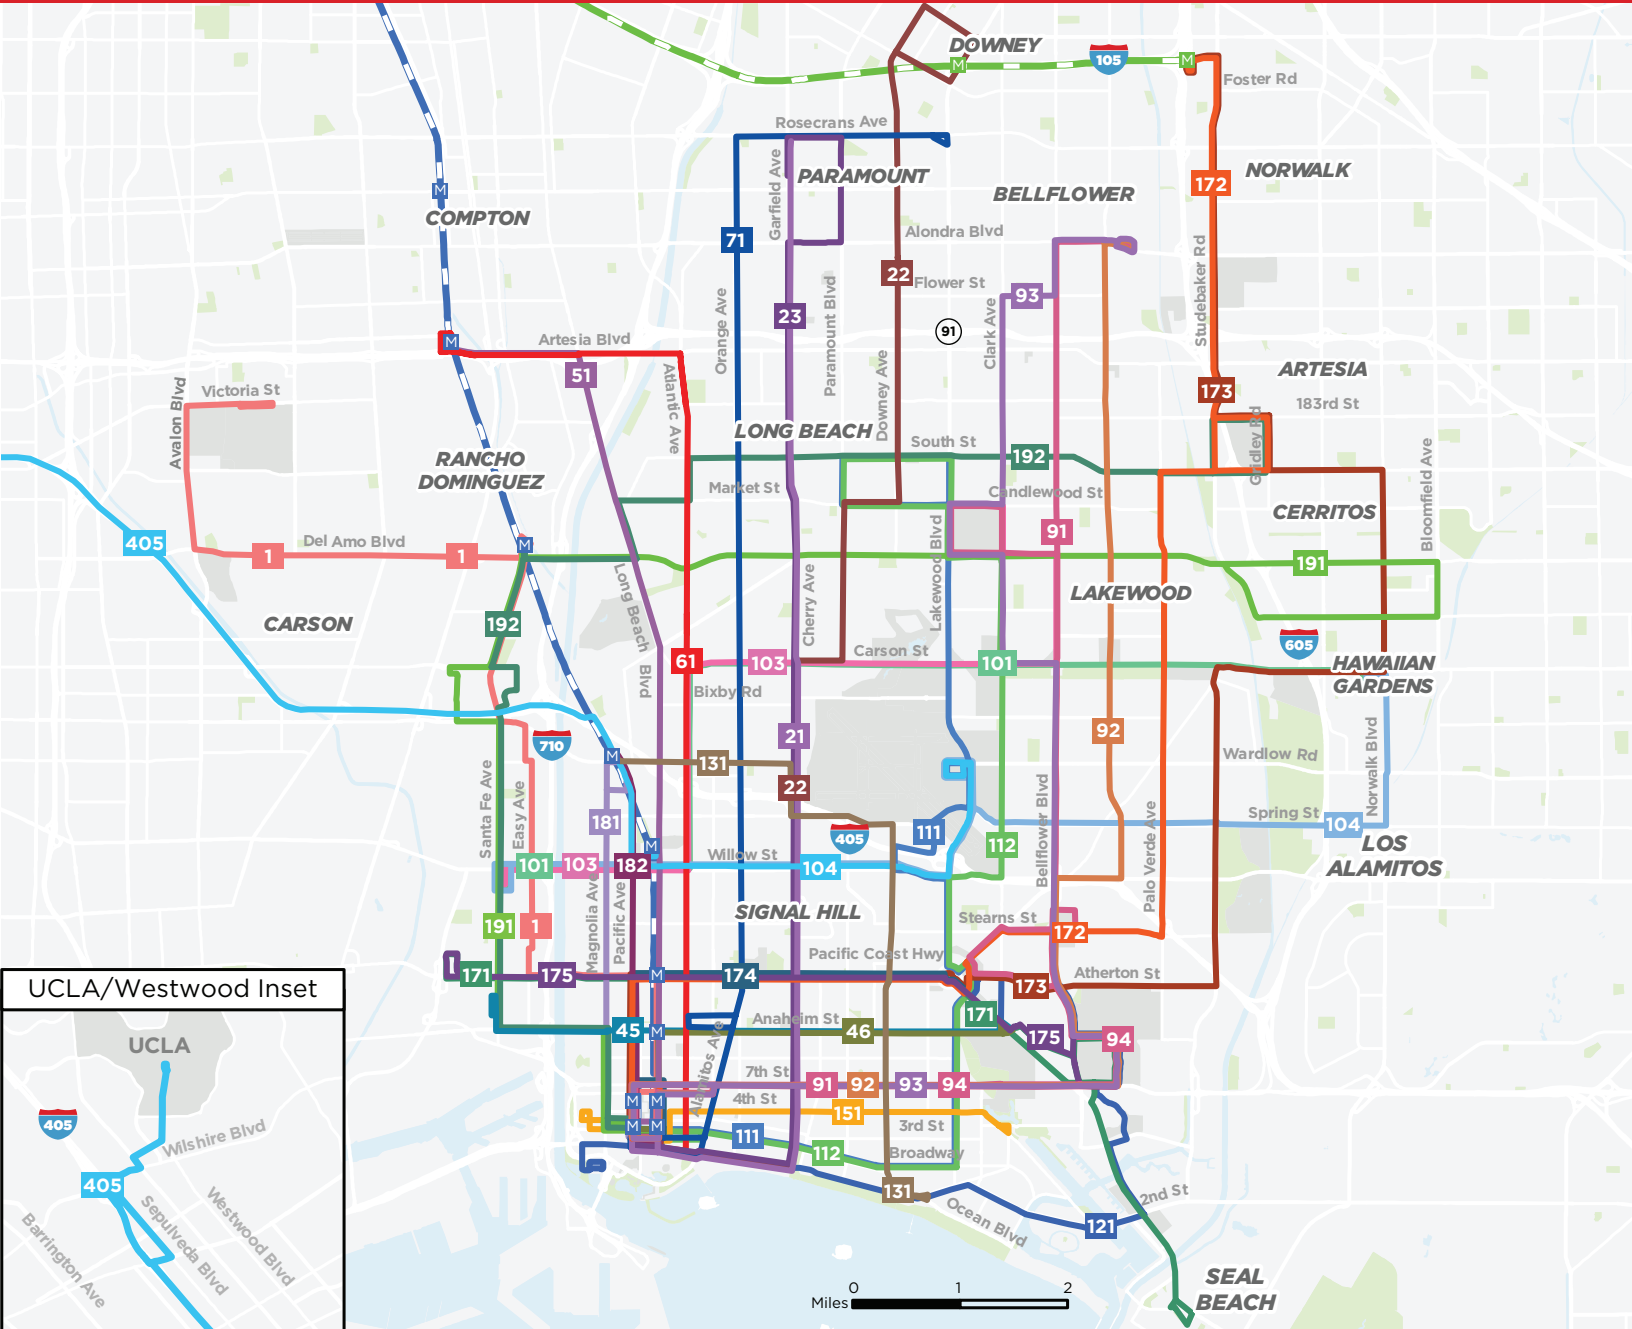

Current Modified Service

Service between 5:00 AM - 11:00 PM, Effective March 15, 2021

Service Hours Vary by Route, Check Your Route Start and End Times Below:

Route	Weekday			Saturday/Sunday			Route	Weekday			Saturday/Sunday		
	Frequency		Service Hours	Frequency		Service Hours		Frequency		Service Hours	Frequency		Service Hours
	Daytime (5am-6pm)	Evening (after 6pm)		Daytime (5am-6pm)	Evening (after 6pm)			Daytime (5am-6pm)	Evening (after 6pm)		Daytime (5am-6pm)	Evening (after 6pm)	
1	45	60	5:30 AM - 8:45 PM	6	60	5:49 AM - 8:45 PM	121	25	25/30	5:02 AM - 11:00 PM	30	30	5:05 AM - 11:00 PM
(21/23)/22	15/20	20/30	5:00 AM - 11:00 PM	020	20/30	5:00 AM - 11:00 PM	131**	40	-	8:30 AM - 4:23 PM	no weekend service		
45/46	10	10/20/30	5:00 AM - 10:55 PM	15	15/30	5:05 AM - 10:56 PM	151	40	40	5:52 AM - 8:53 PM	40	40	5:52 AM - 8:54 PM
51	15	15/20/30	5:00 AM - 11:00 PM	30	30	5:00 AM - 10:55 PM	171/175*	20	30	5:10 AM - 11:00 PM	45	60	6:58 AM - 10:10 PM
61	15	15/20/30	5:00 AM - 10:55 PM	20	20/30	5:05 AM - 10:55 PM	172/173/175	15	20/30	5:00 AM - 11:00 PM	15/30	15/30	5:03 AM - 10:55 PM
71	45	30/45	6:21 AM - 8:15 PM	60	60	6:02 AM - 8:27 PM	181	60	60	6:07 AM - 9:00 PM	60	60	6:04 AM - 8:55 PM
91/92/93/94*	12	15/20/30	4:56 AM - 11:00 PM	20/30	20/30	5:05 AM - 11:02 PM	182	60	45	6:05 AM - 8:25 PM	60	60	6:05 AM - 8:23 PM
101/103	30	30	5:50 AM - 8:10 PM	20/40	40	5:50 AM - 8:05 PM	191/192	15	20/30	5:00 AM - 11:02 PM	20	20/30	5:05 AM - 10:55 PM
104	45	45	6:48 AM - 7:50 PM	60	60	6:48 AM - 7:25 PM	405 - UCLA	2 trips: Outbound 5:15 AM & Inbound 5:00 PM			no weekend service		
111/112	30	30	6:04 AM - 8:55 PM	30	30	6:05 AM - 8:55 PM							

Routes not in service: Passport, 52, 81, 96, 102, 176
45 and 46 not serving CSULB

*92, 93, 131, and 175 operate on weekdays only
**Route 131 service begins on March 15, 2021 and operates on weekdays only